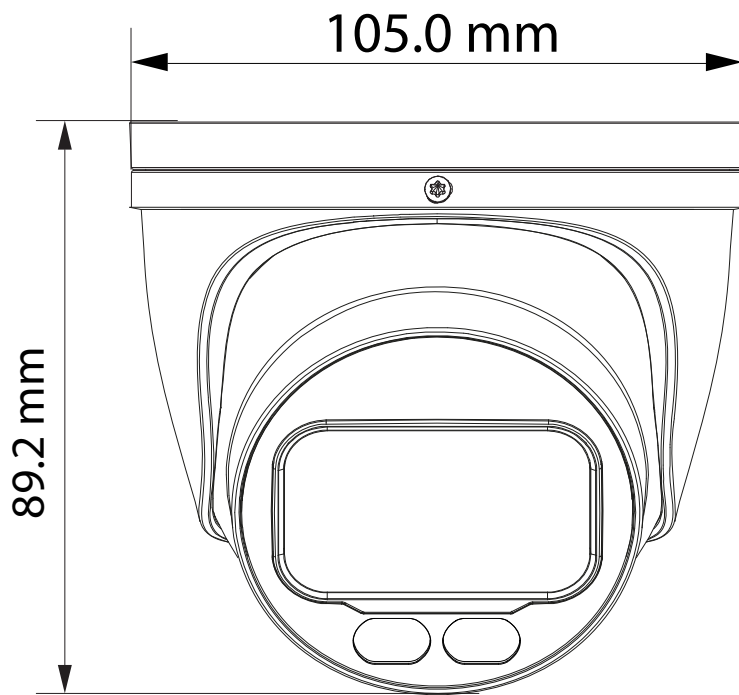

All specifications are subject to change without notice. Copyright © Luxrite Ltd. All rights reserved