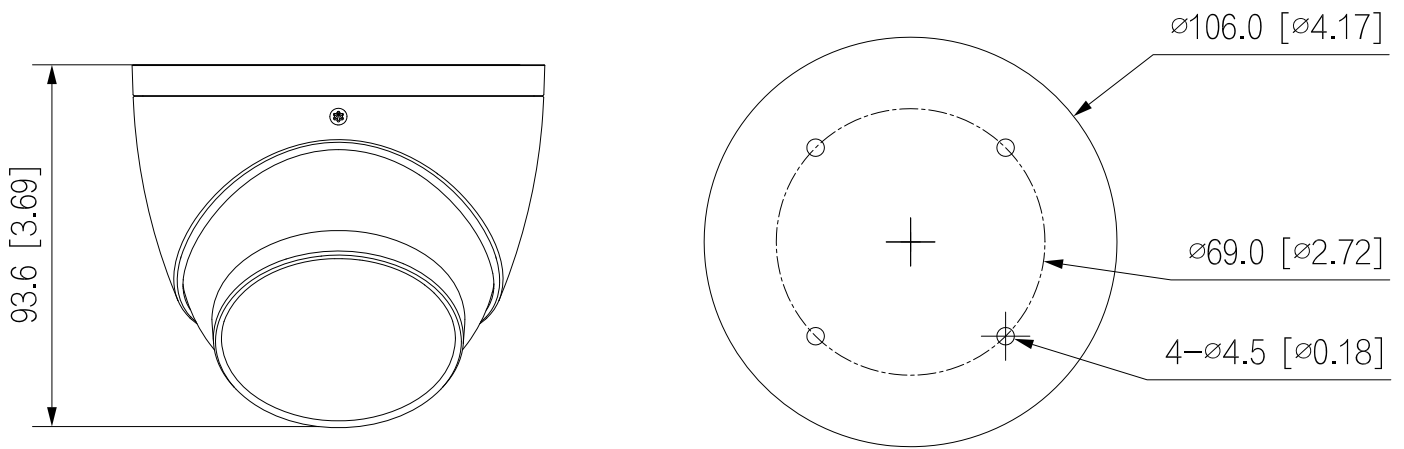

Structure	
Casing Material	Metal
Product Dimensions	Φ106.0 mm × 93.6 mm (Φ4.17" × 3.69")
Packaging Dimensions	148 mm × 139 mm × 137 mm (5.83" × 5.47" × 5.39")
Net Weight	0.49 kg (1.08lb)
Gross Weight	0.66 kg (1.46 lb)
Installation	Wall mount; ceiling mount; vertical pole mount

Dimensions (mm[inch])

All specifications are subject to change without notice. Copyright © Luxrite Ltd. All rights reserved