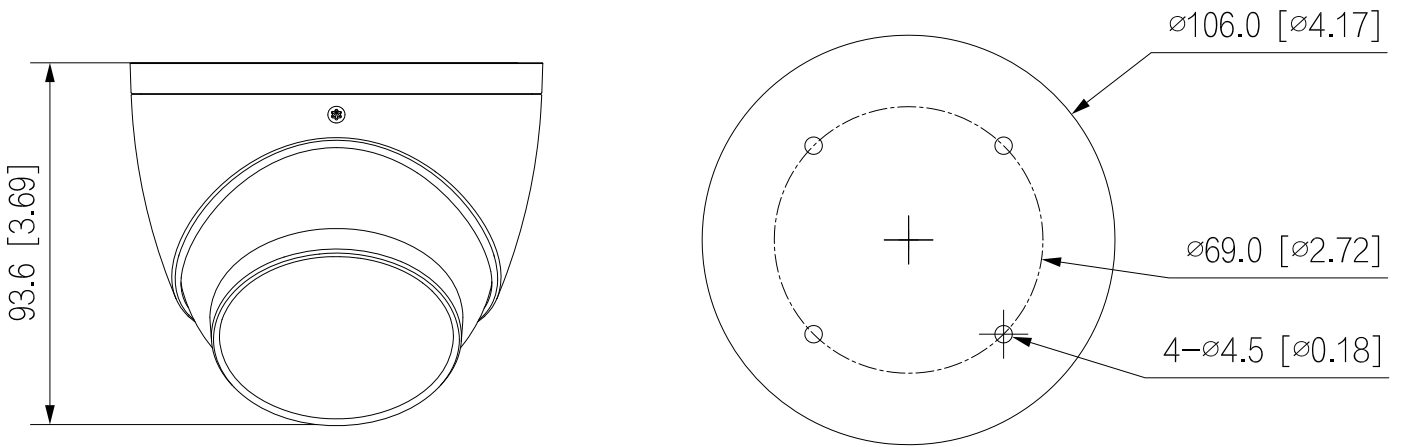

Structure	
Casing Material	Metal
Product Dimensions	Φ106.0 mm × 93.6 mm (Φ4.17" × 3.69")
Packaging Dimensions	148 mm × 139 mm × 137 mm (5.83" × 5.47" × 5.39")
Net Weight	0.49 kg (1.08lb)
Gross Weight	0.66 kg (1.46 lb)
Installation	Wall mount; ceiling mount; vertical pole mount

Dimensions (mm[inch])

All specifications are subject to change without notice. Copyright © Luxrite Ltd. All rights reserved